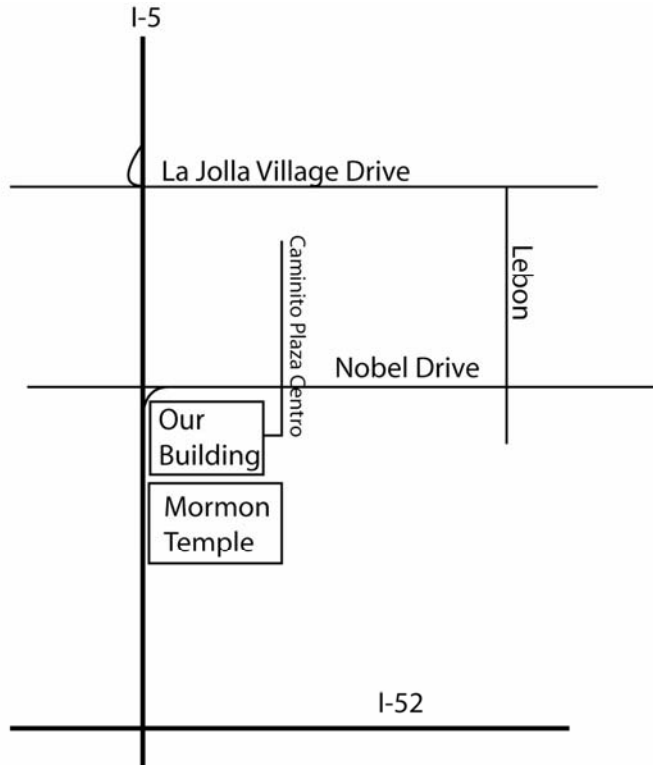

## DIRECTIONS TO OUR OFFICE

3655 Nobel Drive  
Suite 160  
San Diego, CA 92122  
858.552.1200

### **I-5 Southbound:**

(There is no exit from I-5 to Nobel)

Exit La Jolla Village Drive.  
Turn left (east).  
Turn right on Lebon.  
Turn right on Nobel Drive.  
Immediately move to the left lane.  
Turn left on Caminito Plaza Centro.  
Turn right into parking lot.

### **I-5 Northbound:**

Exit Nobel Drive  
Turn right (east).  
Stay in the right lane.  
Turn right on Caminito Plaza Centro.  
Turn right into parking lot.